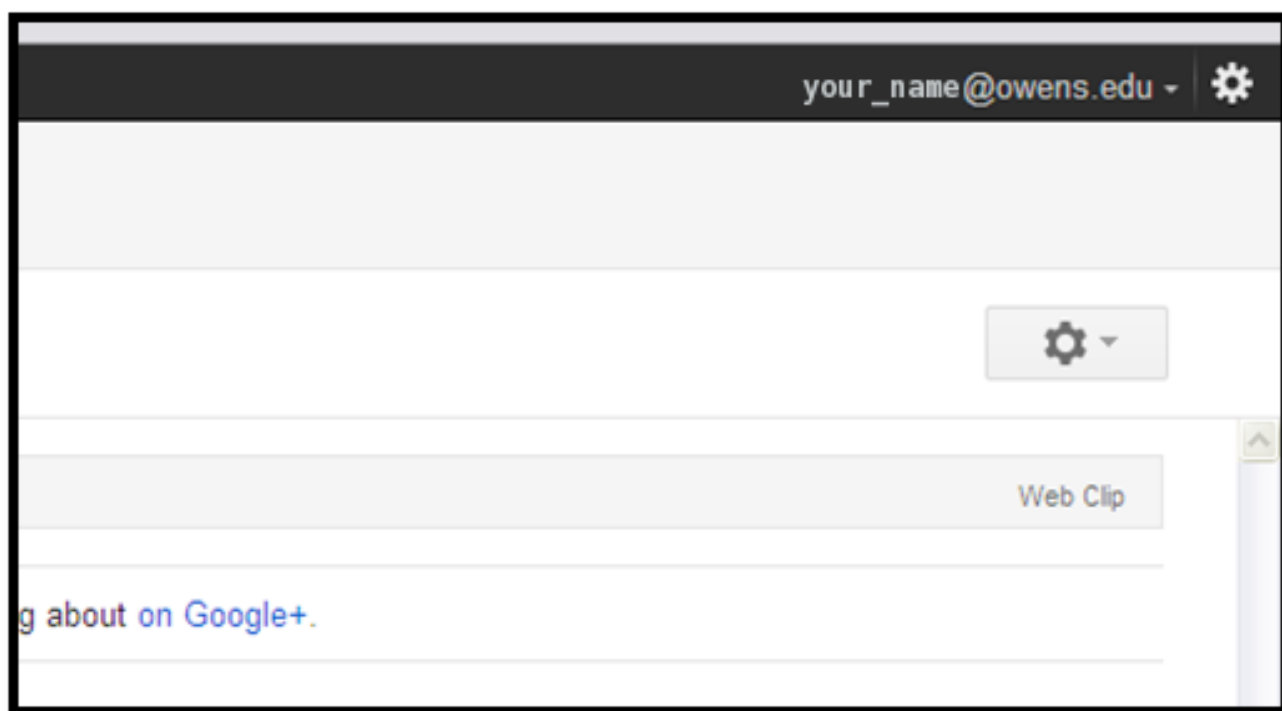

What is my OMail+ e-mail address?

Your Student E-mail Address for **OMail+** is your **first name** followed by an **underscore** and your **last name** at **student.owens.edu**.

Ex:

firstname_lastname@student.owens.edu

john_doe@student.owens.edu

You can also see what your e-mail address is through your **OMail+** interface. It is located in the upper right hand corner of the screen.

Article ID: 77

Last updated: 19 Sep, 2012

Revision: 1

Information Technology Services -> Omail+ Student Email -> What is my OMail+ e-mail address?

<https://www2.owens.edu/faq/entry/77/>