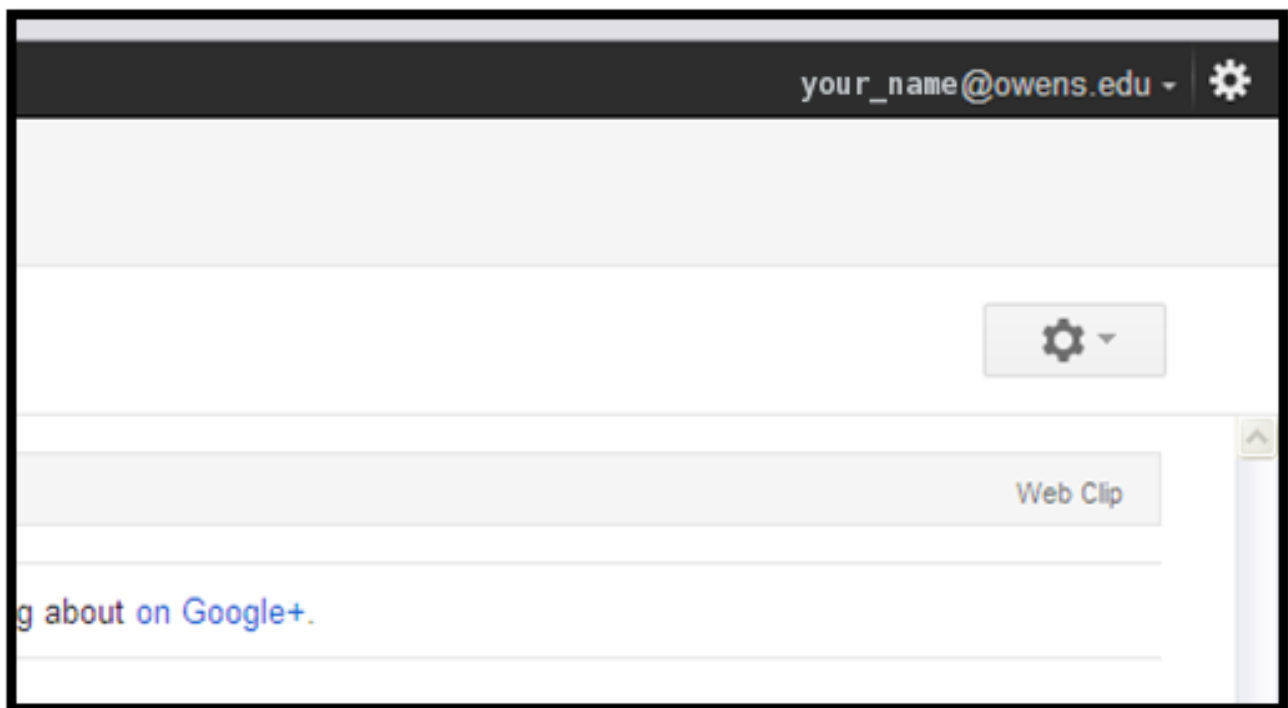

What is my OMail+ e-mail address?

Your Student E-mail Address for **OMail+** is your **first name** followed by an **underscore** and your **last name** at **student.owens.edu**.

Ex:

firstname_lastname@student.owens.edu

john_doe@student.owens.edu

You can also see what your e-mail address is through your **OMail+** interface. It is located in the upper right hand corner of the screen.

Article ID: 77

Last updated: 19 Sep, 2012

Revision: 1

Information Technology Services -> Omail+ Student Email -> What is my OMail+ e-mail address?

<https://www2.owens.edu/faq/entry/77/>