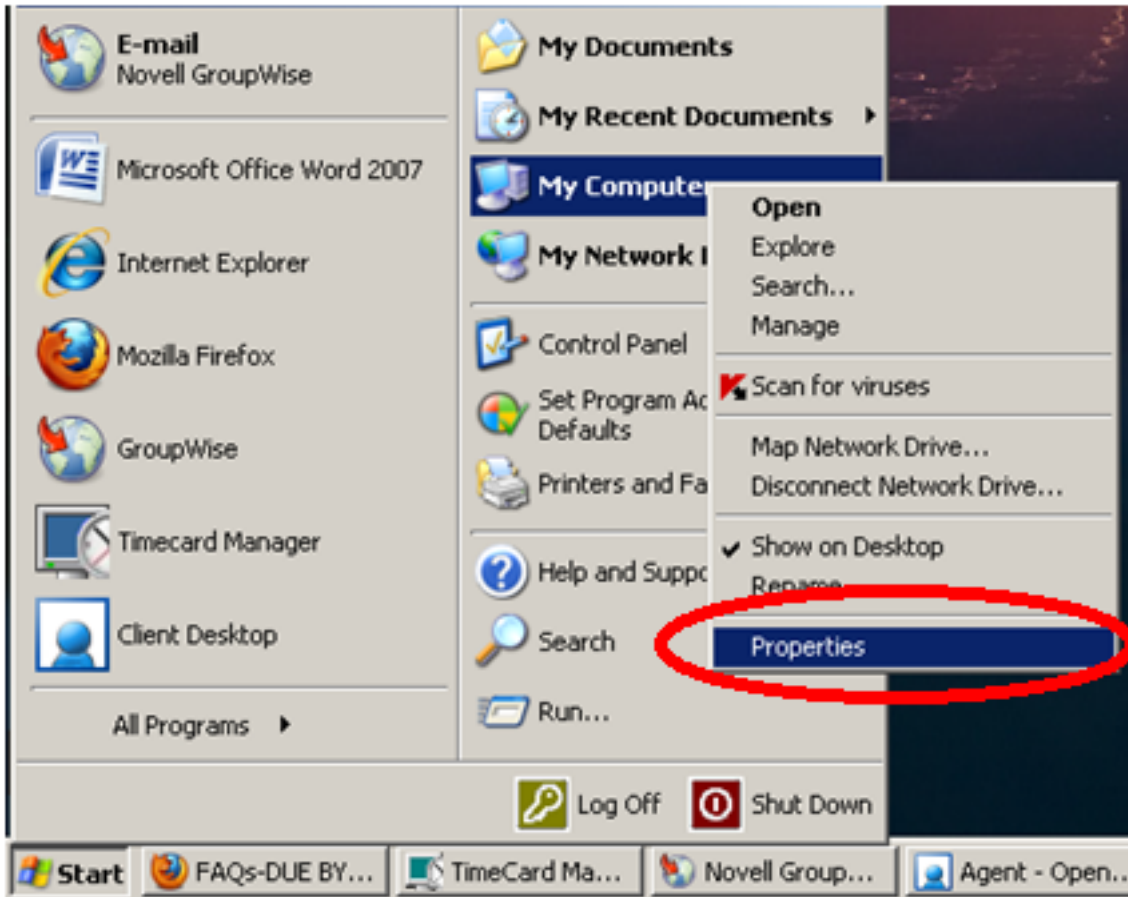

How do I find out what version of Windows I have?

1. Click **Start**.
2. Right Click **My Computer**.
3. Click **Properties**.

4. Click on the **General** tab and look under **System** to find what version of Windows you have.