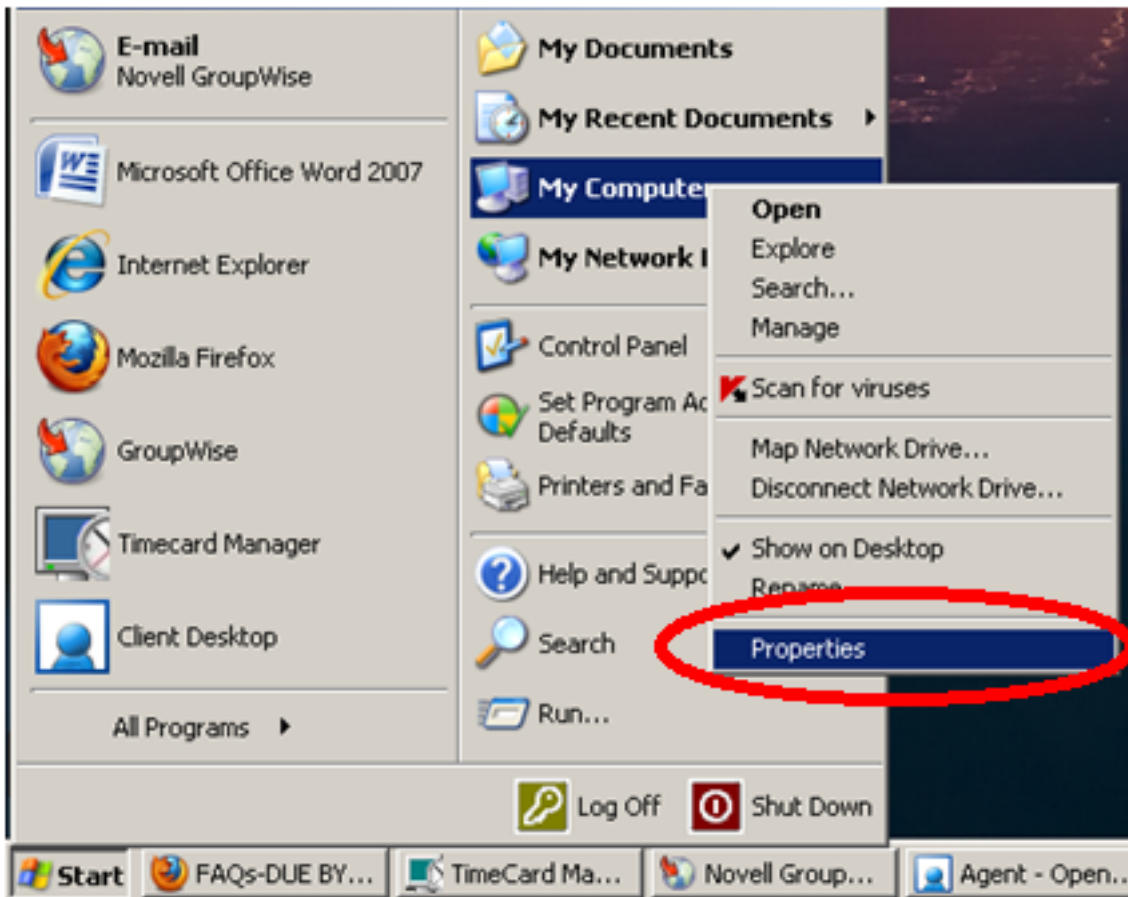

How do I find out what version of Windows I have?

1. Click **Start**.
2. Right Click **My Computer**.
3. Click **Properties**.

4. Click on the **General** tab and look under **System** to find what version of Windows you have.