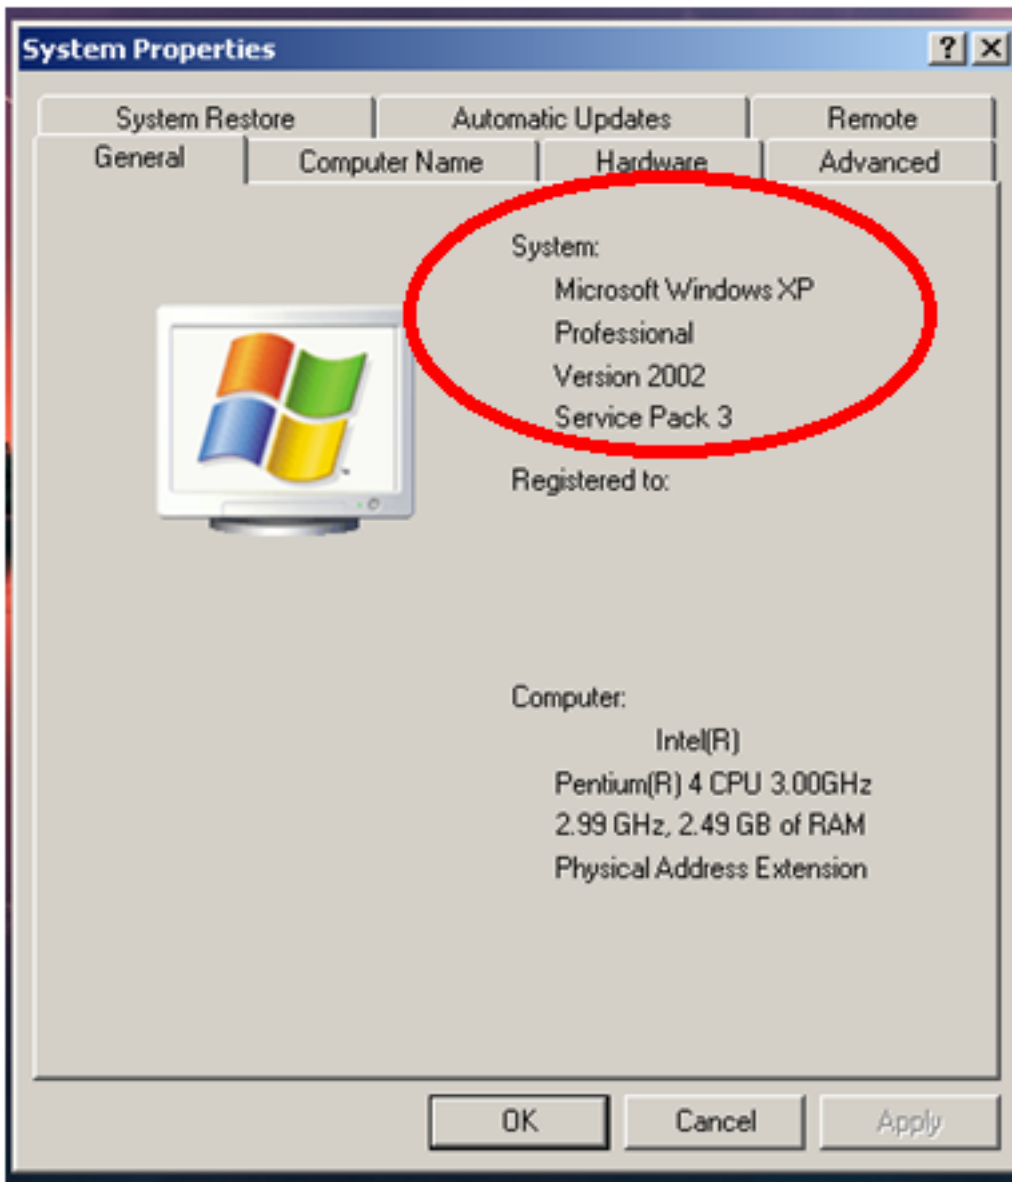

How do I find out what version of Windows I have?

1. Click **Start**.
2. Right Click **My Computer**.
3. Click **Properties**.

4. Click on the **General** tab and look under **System** to find what version of Windows you have.