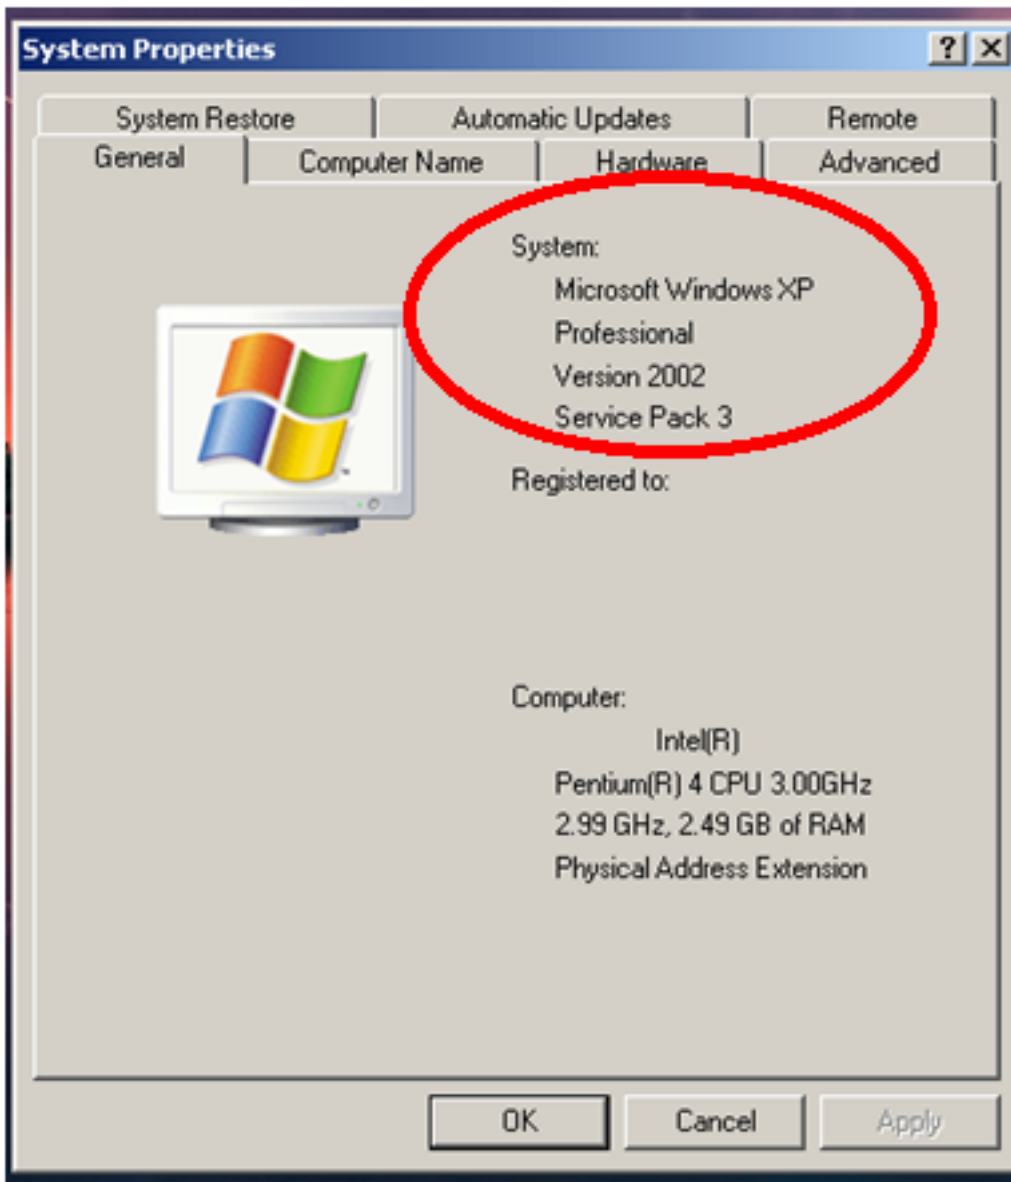

How do I find out what version of Windows I have?

1. Click **Start**.
2. Right Click **My Computer**.
3. Click **Properties**.

4. Click on the **General** tab and look under **System** to find what version of Windows you have.