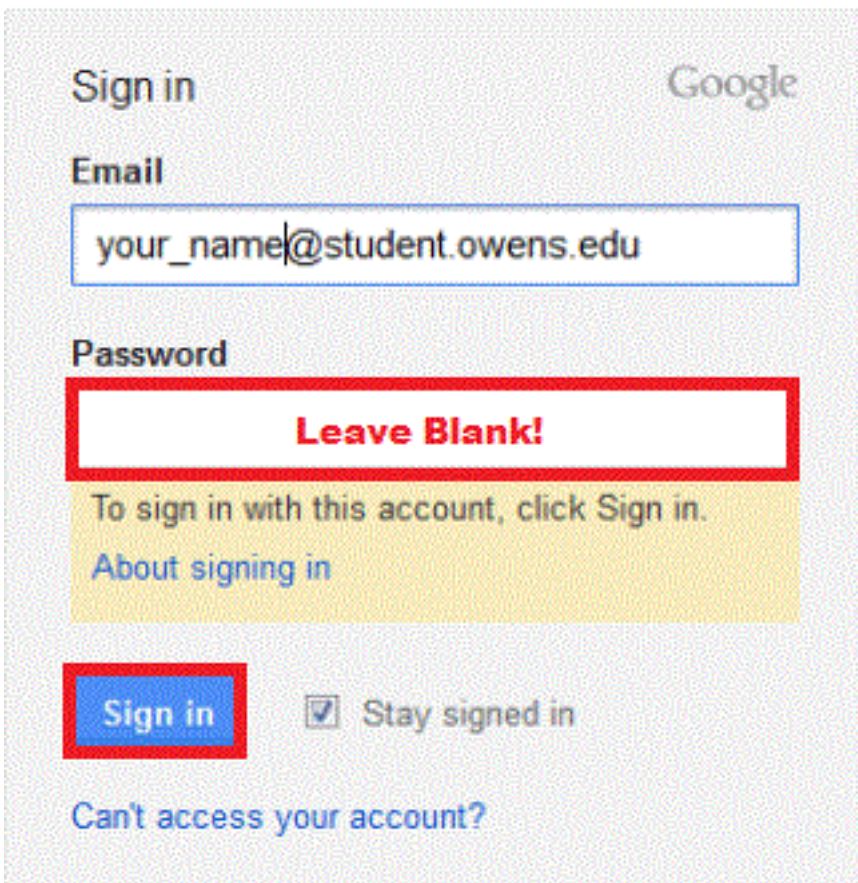

5. It may ask you to click **Sign in** again.