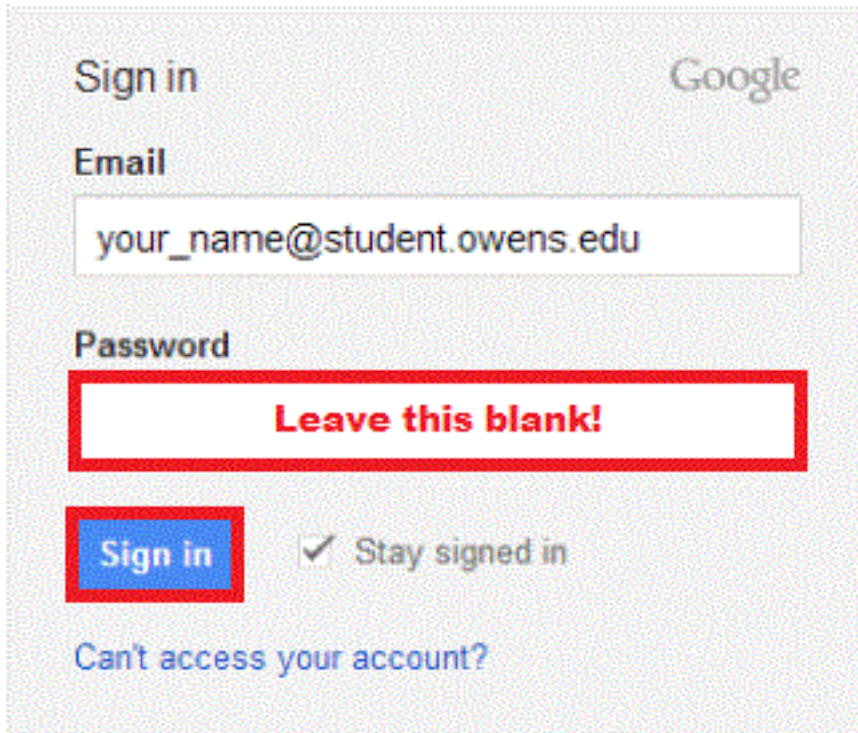

5. It may ask you to click **Sign in** again.

6. If you are not already logged into Ozone, you will be redirected to the Owens login page. Here you will type in your Owens Username (ex. your_name) and your Owens password. Click **Login**.