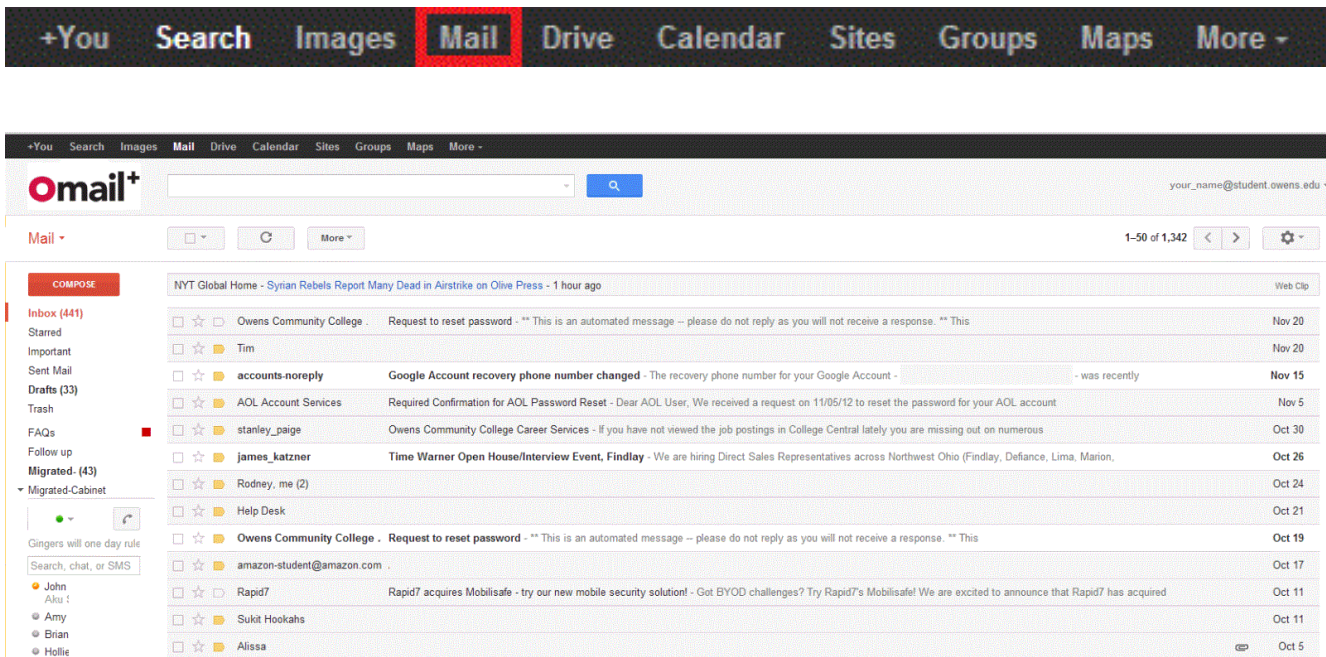

ex. [your\\_name@student.owens.edu](#)

3. Leave the **Password** field blank.

4. Click **Sign in**.

5. It may ask you to click **Sign in** again.

6. If you are not already logged into Ozone, you will be redirected to the Owens login page. Here you will type in your Owens Username (ex. your\_name) and your Owens password. Click **Login**.

7. At the Google website, click **Mail** at the top of the page.

**\*\*Please note, your Omail+ is just a part of your Owens Google account. As an Owens student, you also have access to other Google features, such as Google Books, Voice, Drive, News, Play, Picasa, Maps, etc.!\*\***