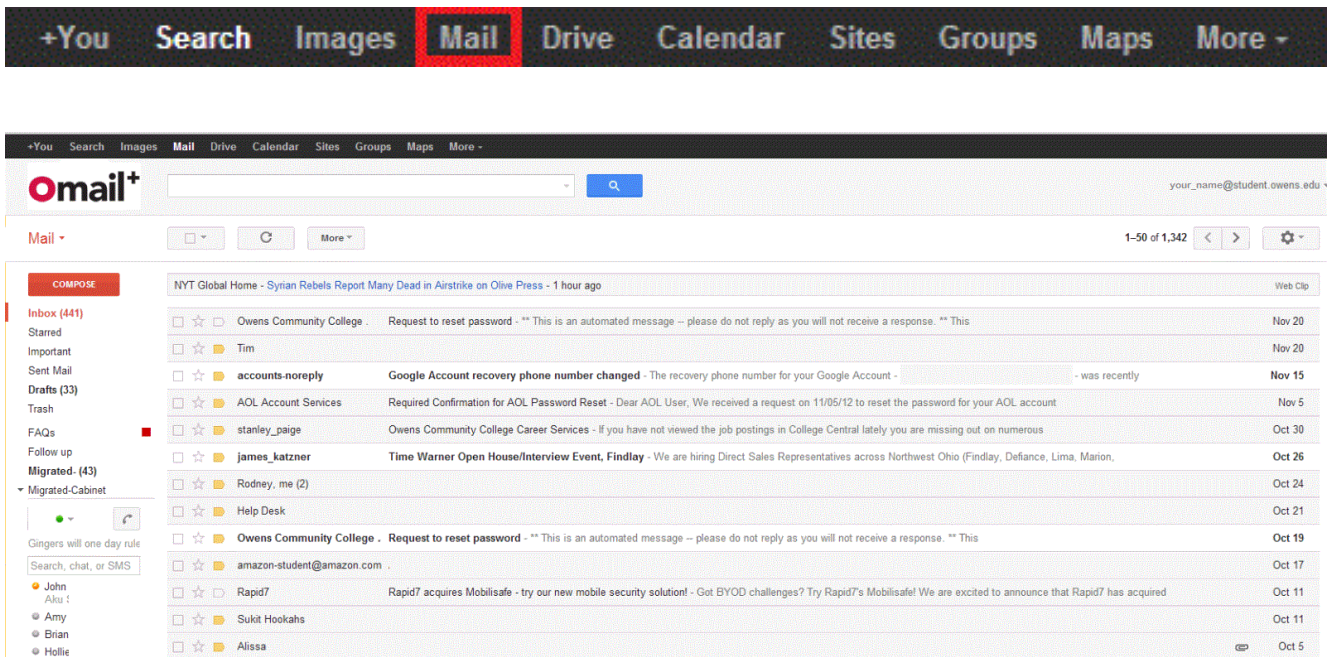

Leave Blank!

To sign in with this account, click Sign in.
[About signing in](#)

Stay signed in

[Can't access your account?](#)

6. If you are not already logged into Ozone, you will be redirected to the Owens login page. Here you will type in your Owens Username (ex. your_name) and your Owens password. Click **Login**.

7. At the Google website, click **Mail** at the top of the page.

****Please note, your Omail+ is just a part of your Owens Google account. As an Owens student, you also have access to other Google features, such as Google Books, Voice, Drive, News, Play, Picasa, Maps, etc.!****