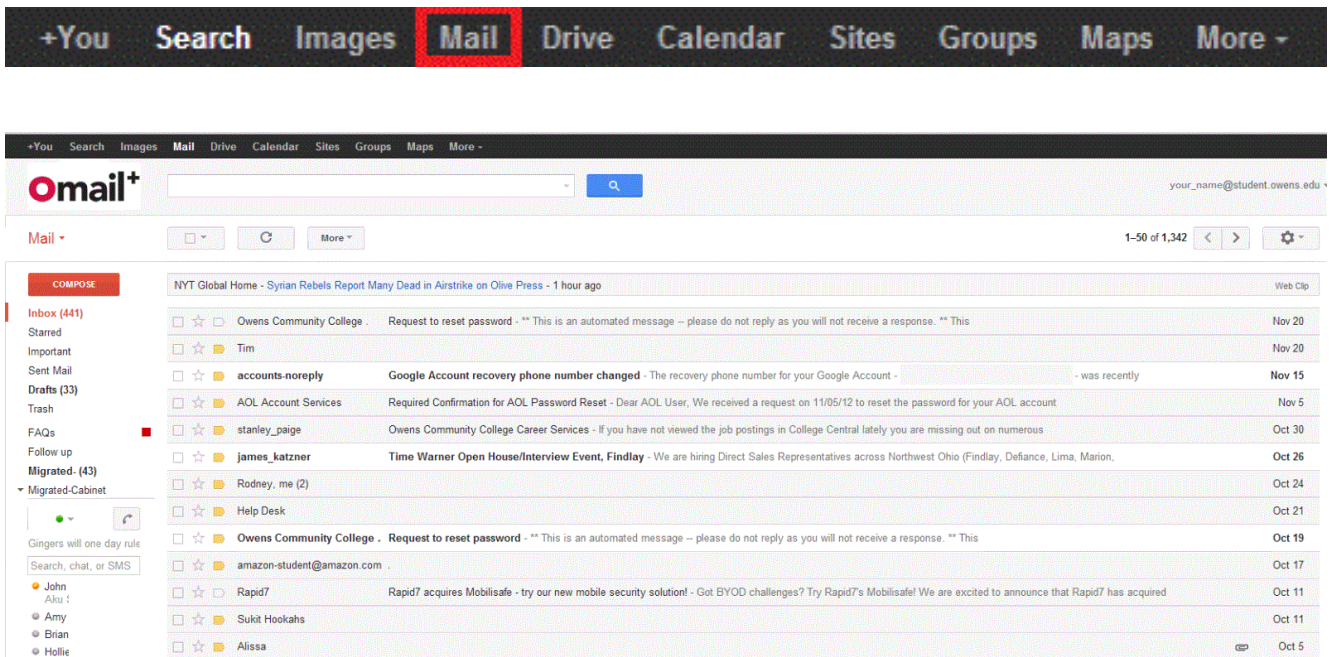

Leave Blank!

To sign in with this account, click Sign in.
[About signing in](#)

Stay signed in

[Can't access your account?](#)

6. If you are not already logged into Ozone, you will be redirected to the Owens login page. Here you will type in your Owens Username (ex. your_name) and your Owens password. Click **Login**.

7. At the Google website, click **Mail** at the top of the page.

****Please note, your Gmail+ is just a part of your Owens Google account. As an Owens student, you also have access to other Google features, such as Google Books, Voice, Drive, News, Play, Picasa, Maps, etc.!****