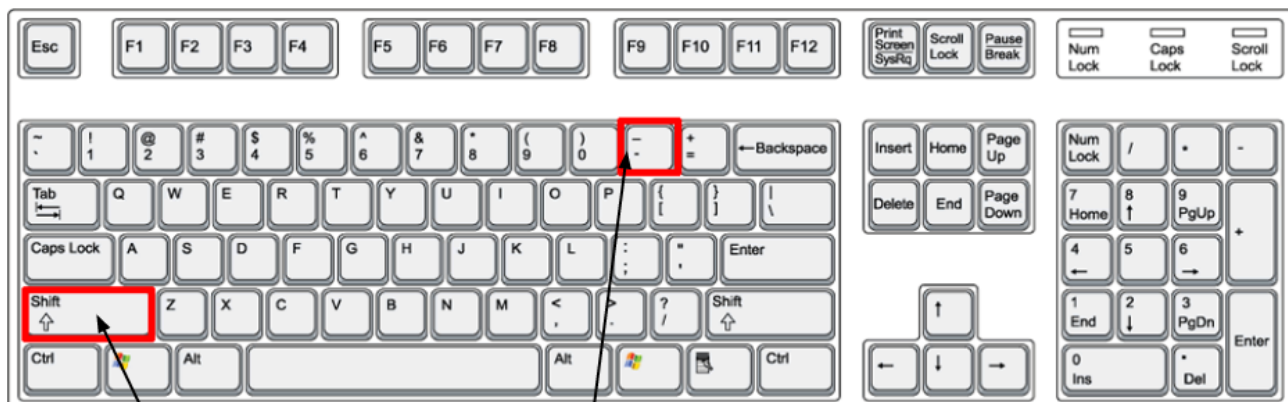

My username is supposed to be my first name underscore last name (firstname_lastname). How do I make an underscore?

1. Locate the Shift key in the bottom left corner of the keyboard above the Ctrl key.

2. Locate the underscore / hyphen key located in the top right origin of the keyboard between the "0" key and the "+ / =" key.

3. Hold the Shift key down and push the underscore / hyphen key down one time and release the key directly afterwards.